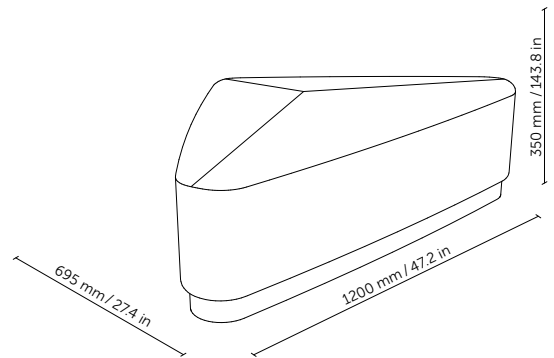

TECHNICAL DETAILS

basic dimensions (w x h x d)	1200 x 350 x 695 mm / 47.2 x 13.8 x 27.4 in
filling	high-performance acoustic foam
finish	decorative fabric (refer to swatches)
base	birch plywood with oak veneer